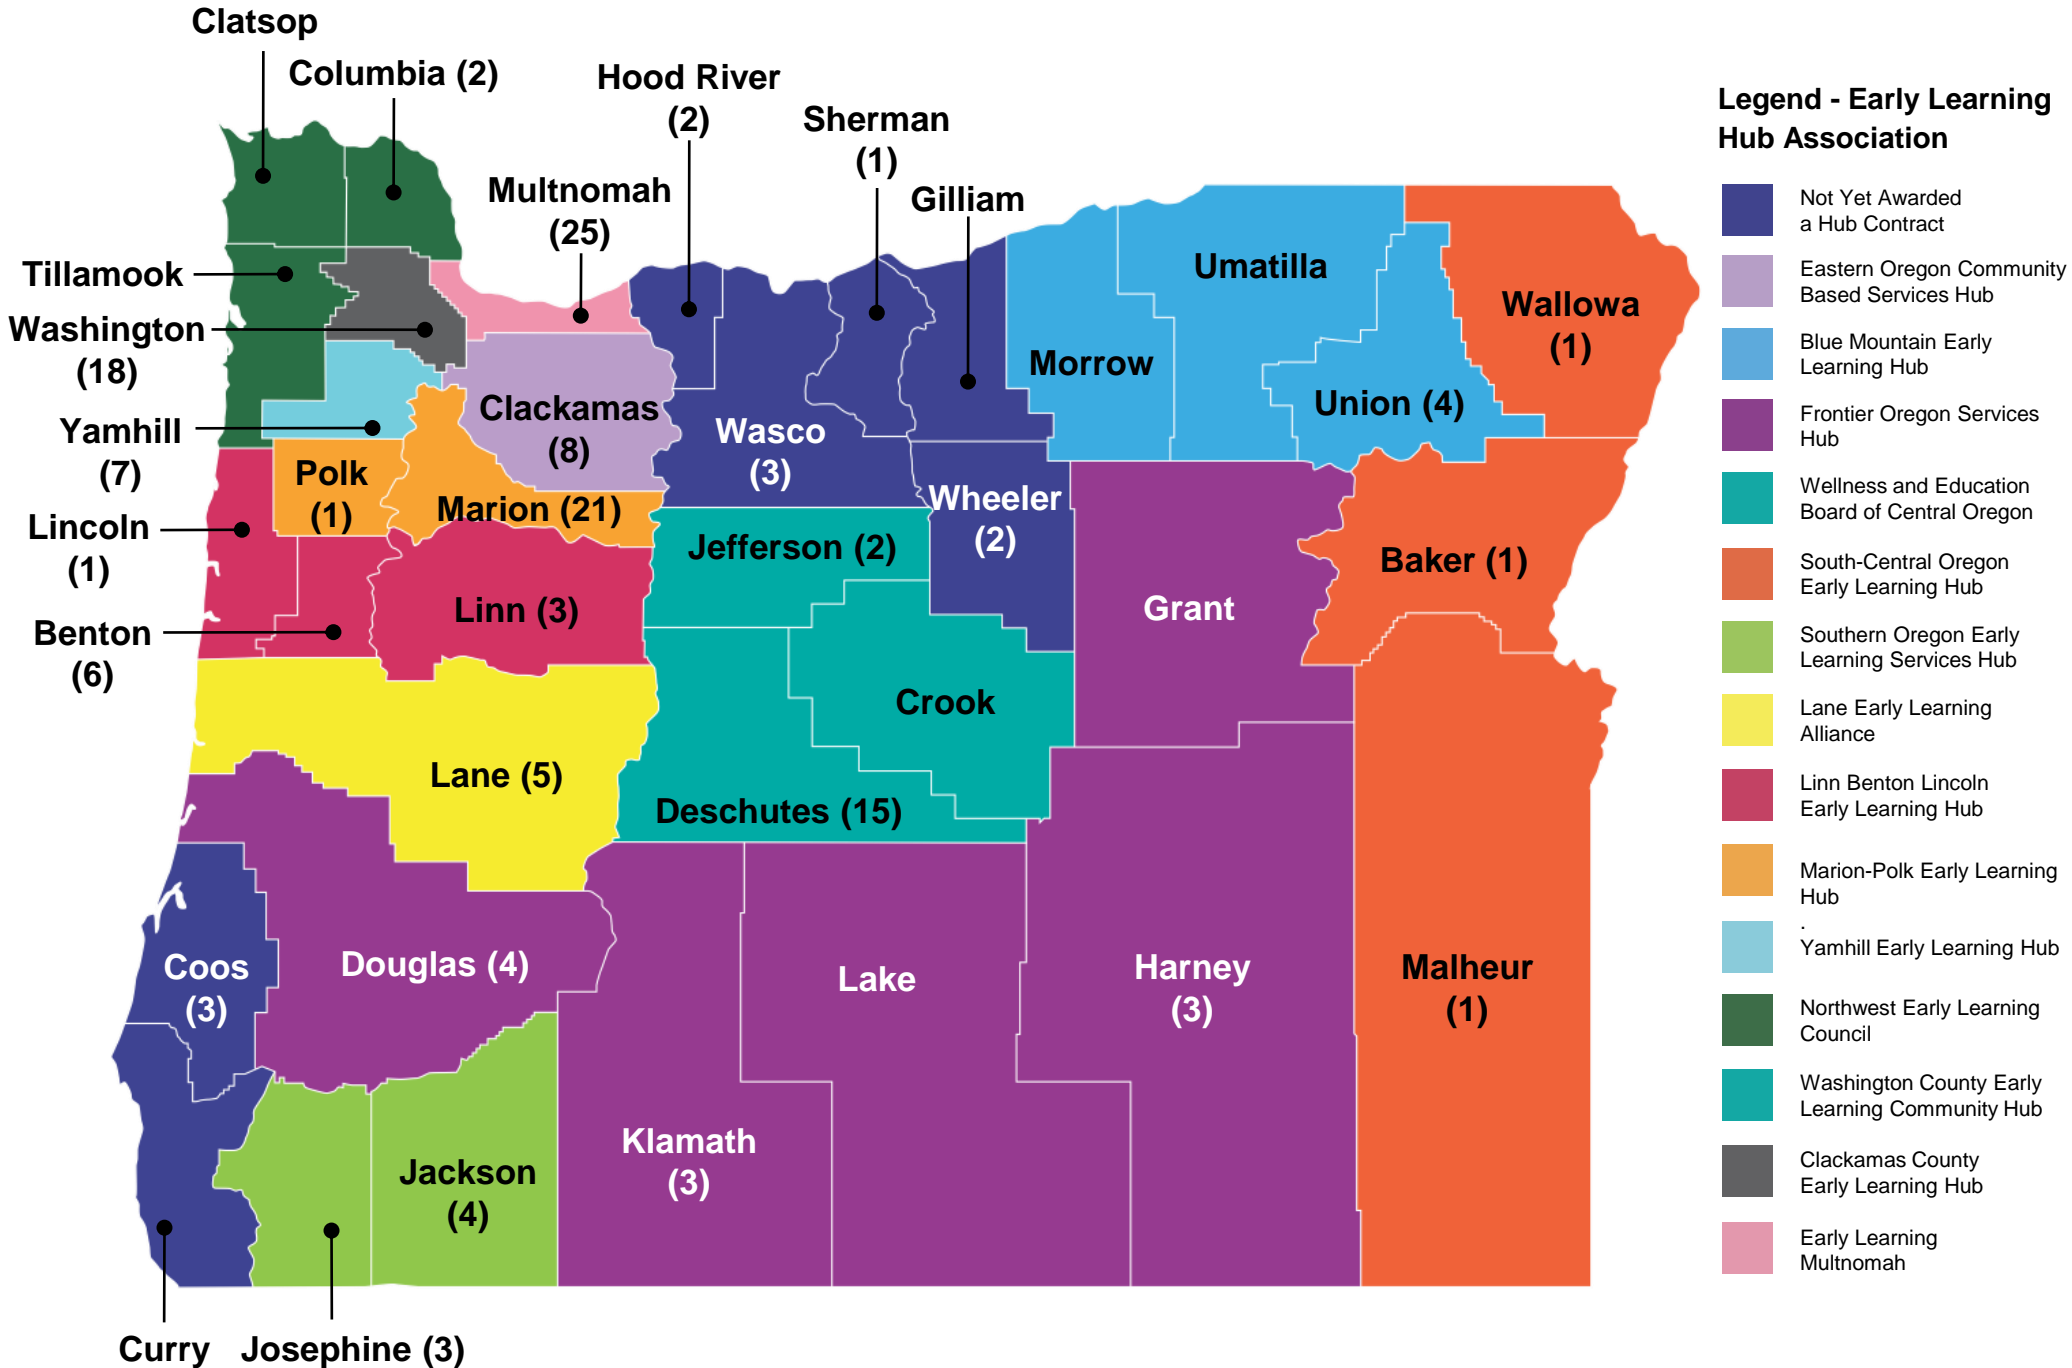

Reach Out and Read Programs in Oregon – 146 Active Sites

Reach Out and Read Programs in Oregon – 146 Active Sites

Legend - Early Learning Hub Association

-  Not Yet Awarded a Hub Contract
-  Eastern Oregon Community Based Services Hub
-  Blue Mountain Early Learning Hub
-  Frontier Oregon Services Hub
-  Wellness and Education Board of Central Oregon
-  South-Central Oregon Early Learning Hub
-  Southern Oregon Early Learning Services Hub
-  Lane Early Learning Alliance
-  Linn Benton Lincoln Early Learning Hub
-  Marion-Polk Early Learning Hub
-  Yamhill Early Learning Hub
-  Northwest Early Learning Council
-  Washington County Early Learning Community Hub
-  Clackamas County Early Learning Hub
-  Early Learning Multnomah