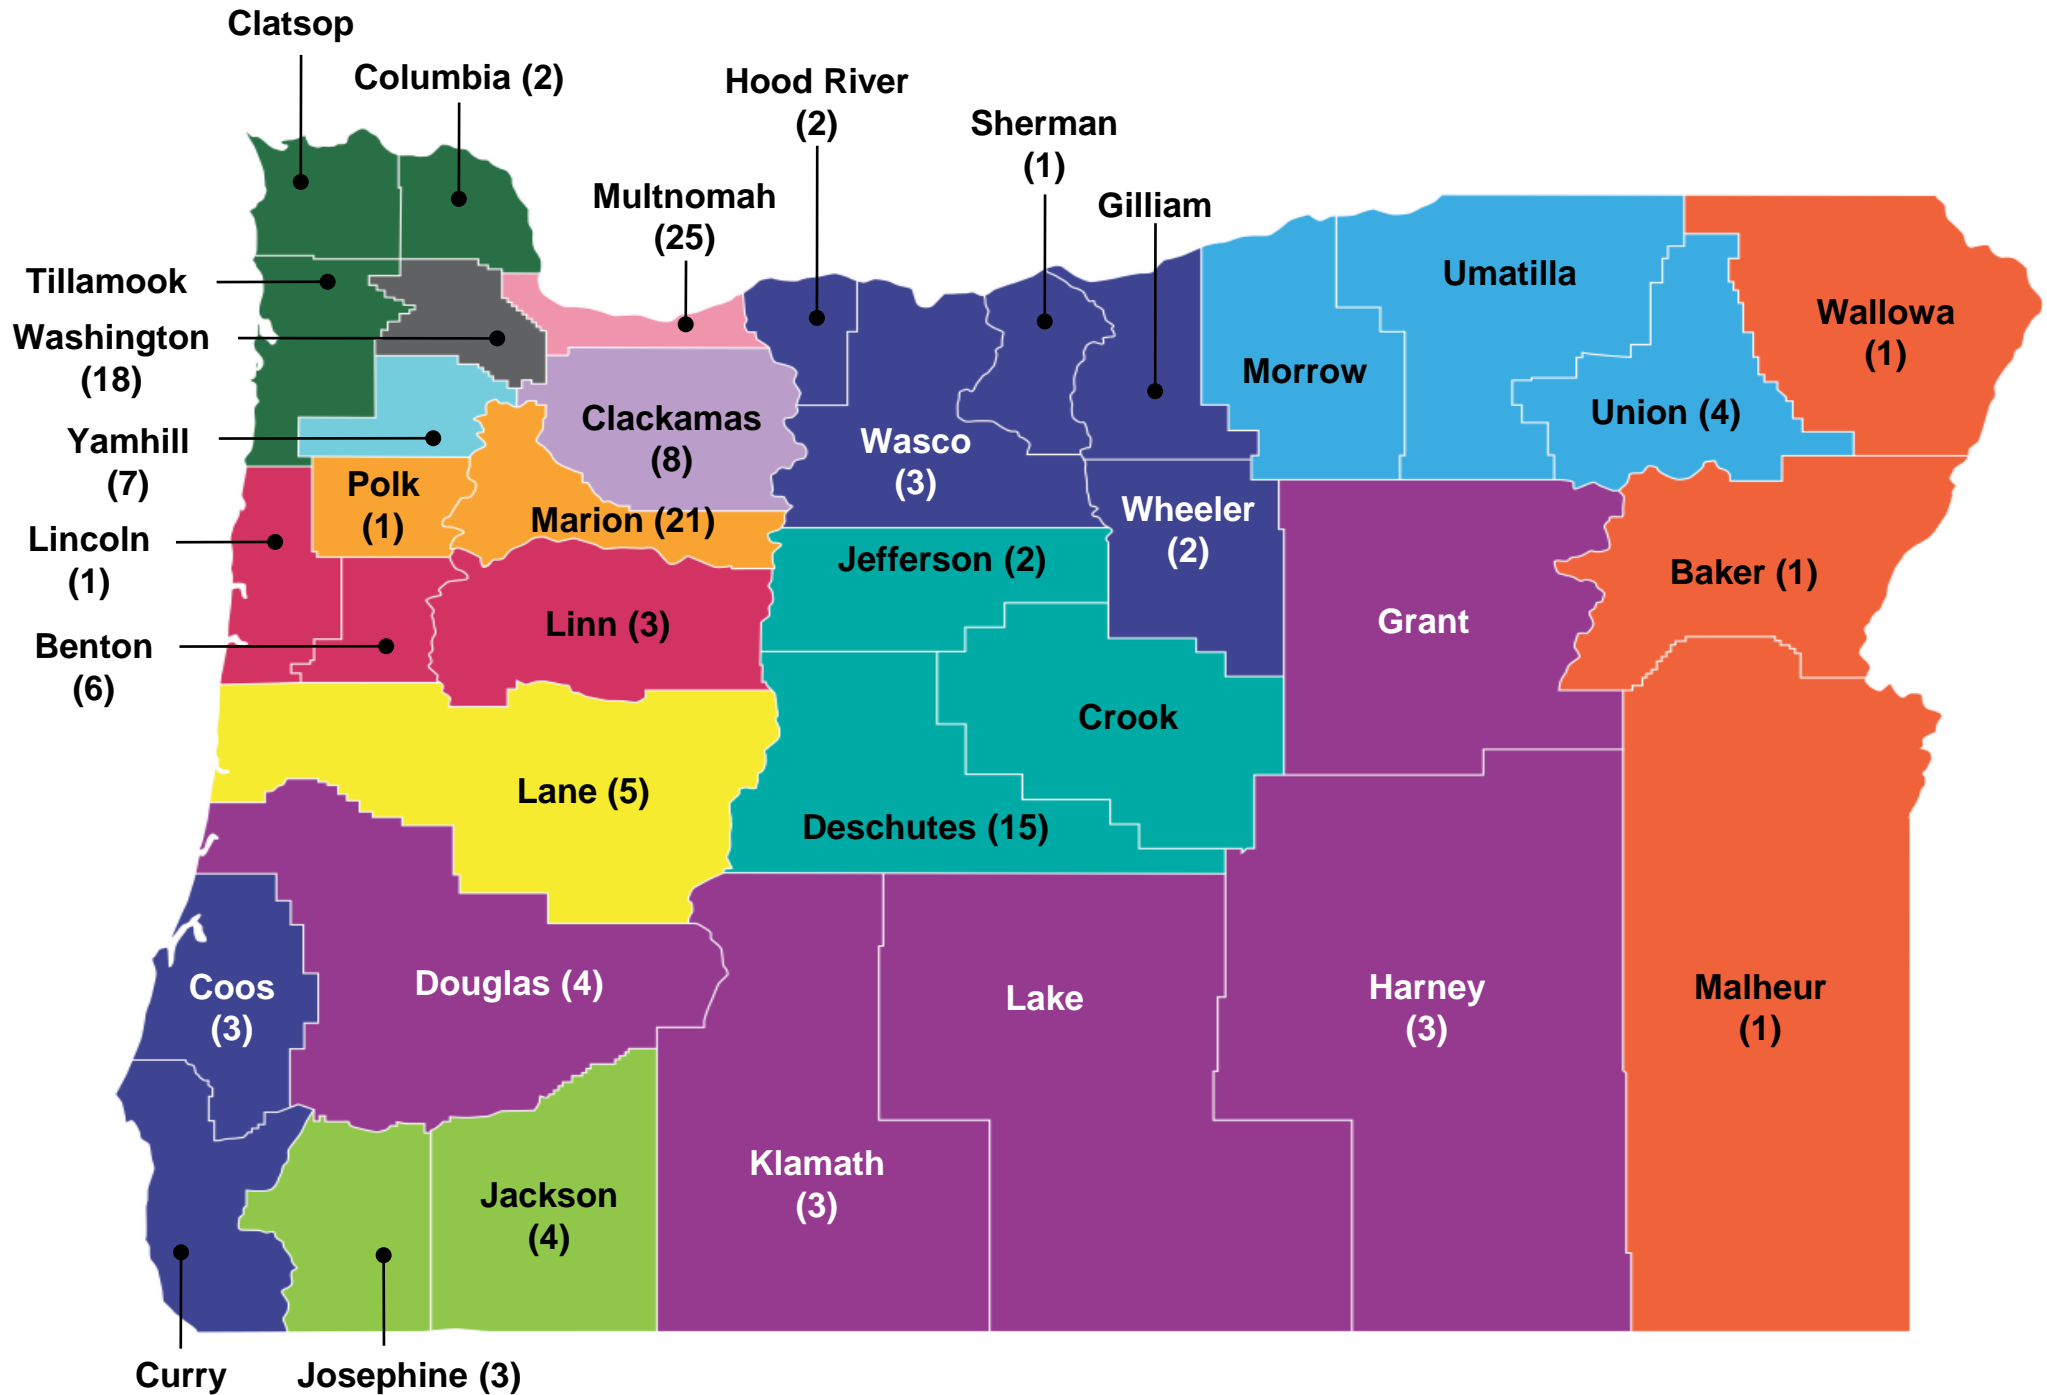

Reach Out and Read Programs in Oregon – 146 Active Sites

Reach Out and Read Programs in Oregon – 146 Active Sites

Legend - Early Learning Hub Association

-  Not Yet Awarded a Hub Contract
-  Eastern Oregon Community Based Services Hub
-  Blue Mountain Early Learning Hub
-  Frontier Oregon Services Hub
-  Wellness and Education Board of Central Oregon
-  South-Central Oregon Early Learning Hub
-  Southern Oregon Early Learning Services Hub
-  Lane Early Learning Alliance
-  Linn Benton Lincoln Early Learning Hub
-  Marion-Polk Early Learning Hub
-  Yamhill Early Learning Hub
-  Northwest Early Learning Council
-  Washington County Early Learning Community Hub
-  Clackamas County Early Learning Hub
-  Early Learning Multnomah